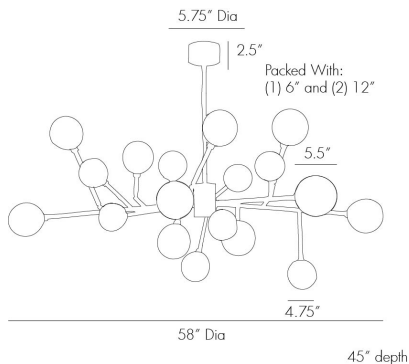

ARTERIOS

DALLAS MEDIUM CHANDELIER

89032

H: 8.5 IN, W: 58 IN, D: 45 IN
Polished Nickel, Clear Glass
Contract Suitable As Is

The Dallas Chandelier, one of our most popular designs, is now available in polished nickel. This 18-light midcentury-inspired design features clear glass spheres and 12 of 18 arms are adjustable, making this the perfect piece for hands-on clients. Shown with small clear tubular bulbs. Damp-rated, although limited covered outdoor conditions may affect finish. Additional pipe available PIPE-100.

APPEARANCE

Material	Glass, Steel
Finish	Clear, Polished Nickel
Top Coat/Sealant	true

DIMENSIONS

Globe 1	Dia: 5.50 IN
Globe 2	Dia: 4.75 IN
Minimum Hanging Height	8.5 IN
Maximum Hanging Height	32 IN
Canopy	H: 2.5 IN, Dia: 5.00 IN

WIRING

Rating	Damp
Cord	10 FT, Clear/Silver, SVT
Socket	18, Type B - E12
Maximum Watt	40
Voltage	110-120 V

CERTIFICATIONS

Cerifications	Mexico Australia, EU, United Kingdom, Middle East, United States, Canada
---------------	---

COMPLIANCY

UL/ETL	Yes
CB	Yes
RoHS	true

SHIPPING

Shipping Requirements	TruckShip
Product Weight	23.5 LBS
Gross Weight 1	37 LBS
Shipping Box 1	H: 10 IN, L: 45 IN, W: 45 IN

ADDITIONAL INFO

Features	Assembly Required
----------	-------------------